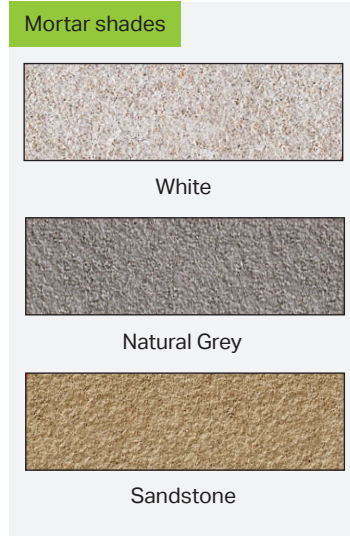

hup! brick slips

Brick slips are now available to order directly with your hup! system. Alongside ordering your hup! walls and brick slip rails system, you can now include brick slips as part of the same, streamlined order, making the process simpler and more efficient.

The mortar provided is a lime-based mortar which we recommend for use with the rails. The shades of mortar available with our brick slips, are White, Natural Grey shades and Sandstone. The rail system is not suitable for use with sand and cement mortar.

The standard brick slip rail system from hup! is designed to accommodate 20mm brick slips. If you choose 14/15mm brick slips you will be supplied with a different rail system, designed for the slimmer bricks.

Ultraframe do not provide a colour matching service and should you wish to source your own brick slips and these are slimmer than 20mm, you should inform your installer/Ultraframe, to ensure the correct rail system is specified.

To order any samples, please email sales@hupbrickslips.co.uk.

Faro Grey