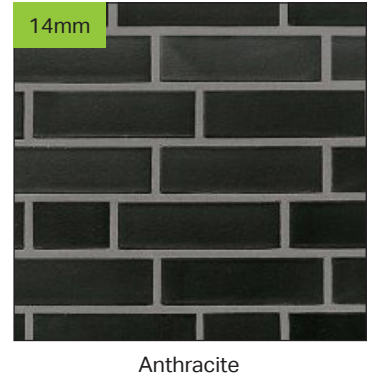

hup! brick slips

Brick slips are now available to order directly with your hup! system. Alongside ordering your hup! walls and brick slip rails system, you can now include brick slips as part of the same, streamlined order, making the process simpler and more efficient.

The mortar provided is a lime-based mortar which we recommend for use with the rails. The shades of mortar available with our brick slips, are White, Natural Grey shades and Sandstone. The rail system is not suitable for use with sand and cement mortar.

The standard brick slip rail system from hup! is designed to accommodate 20mm brick slips. If you choose 14/15mm brick slips you will be supplied with a different rail system, designed for the slimmer bricks.

Ultraframe do not provide a colour matching service and should you wish to source your own brick slips and these are slimmer than 20mm, you should inform your installer/Ultraframe, to ensure the correct rail system is specified.

To order any samples, please email sales@hupbrickslips.co.uk.

Faro Grey